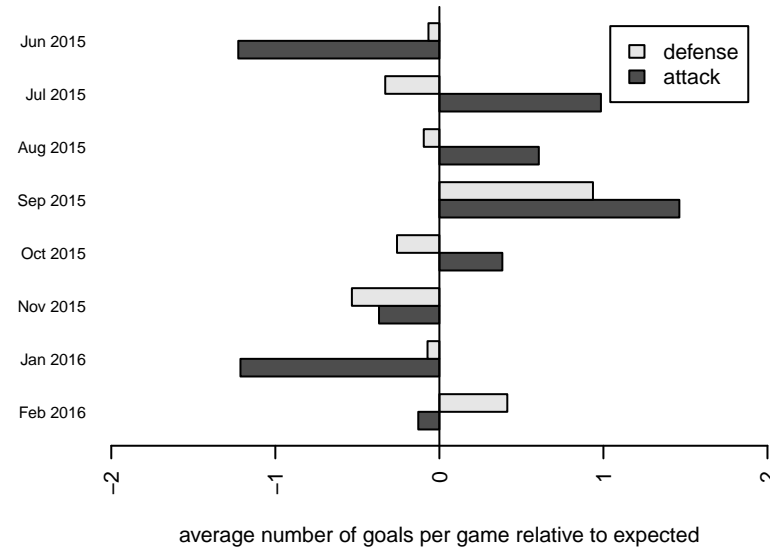

Performance relative to 13 month average