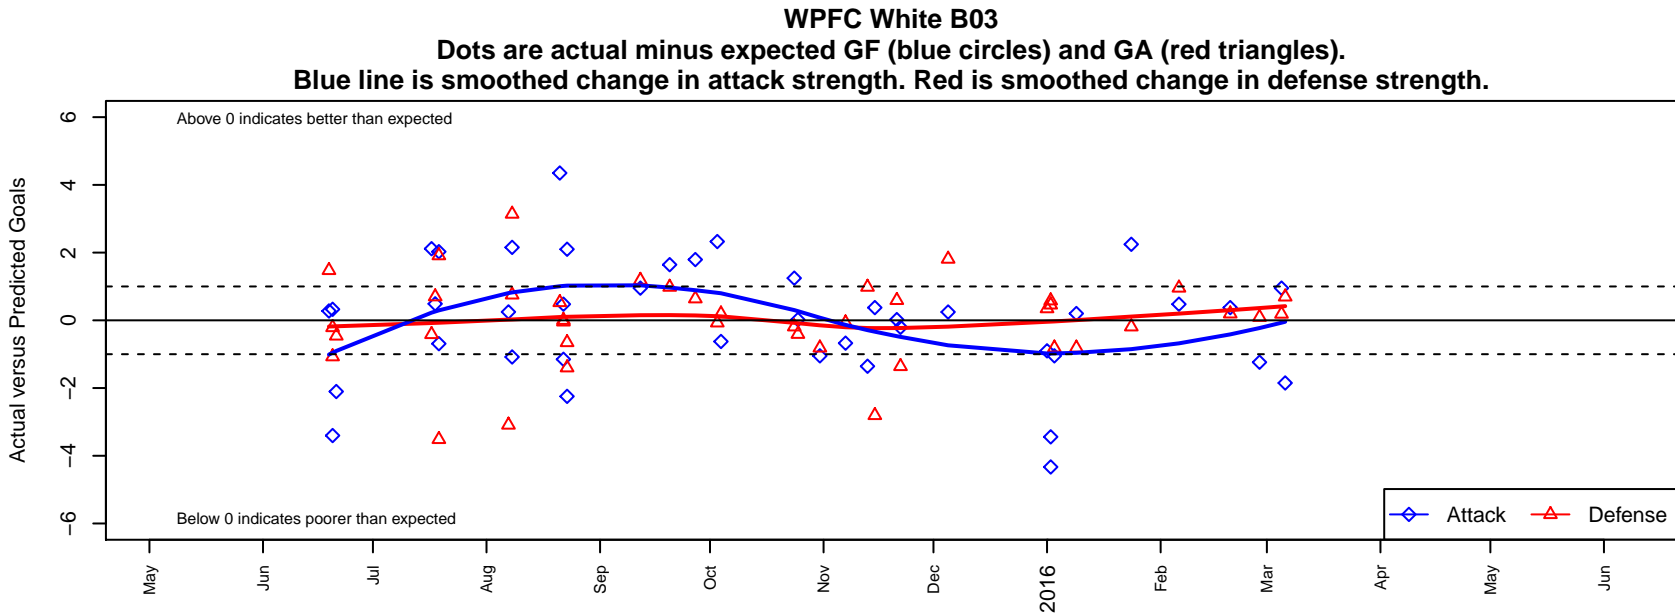

WPFC White B03

Washington Premier FC
 Tacoma, WA
 B03 total strength=700
 attack=0.94 defense=0.53
 fall league = RCL B03 Div 3
 spr league = Win RCL B03 Div 3

alt names used:
 WASHINGTON PREMIER FC WPFC B03 WHI
 WPFC B03 White
 WASHINGTON PREMIER FC WPFC B 03 WH
 WPFC B03 White (B)
 Washington Premier FC B03 White
 WPFC B03 White (B)

**attack and defense variance (black dot)
relative to other teams
and top 10 in region**

**attack and defense rating
relative to others at age
and all opponents in last 13 months**

Performance relative to 13 month average