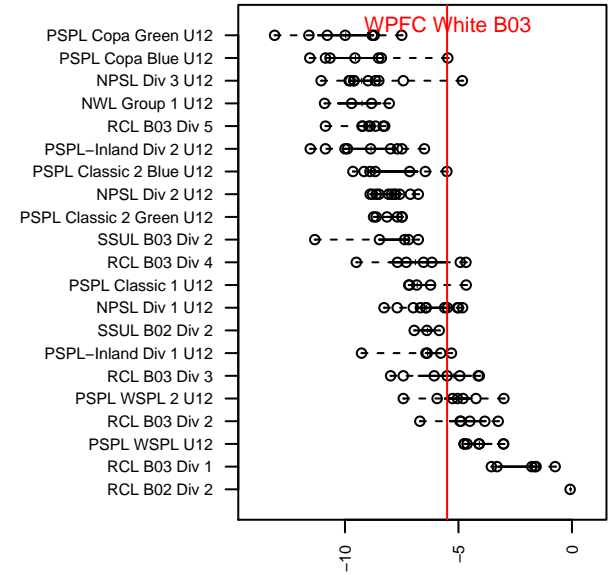

WPFC White B03

Washington Premier FC
 Tacoma, WA
 B03 total strength=700
 attack=0.94 defense=0.53
 fall league = RCL B03 Div 3
 spr league = Win RCL B03 Div 3

alt names used:
 WASHINGTON PREMIER FC WPFC B03 WHI
 WPFC B03 White
 WASHINGTON PREMIER FC WPFC B 03 WH
 WPFC B03 White (B)
 Washington Premier FC B03 White
 WPFC B03 White (B)

**attack and defense variance (black dot)
relative to other teams
and top 10 in region**

**attack and defense rating
relative to others at age
and all opponents in last 13 months**

Performance relative to 13 month average