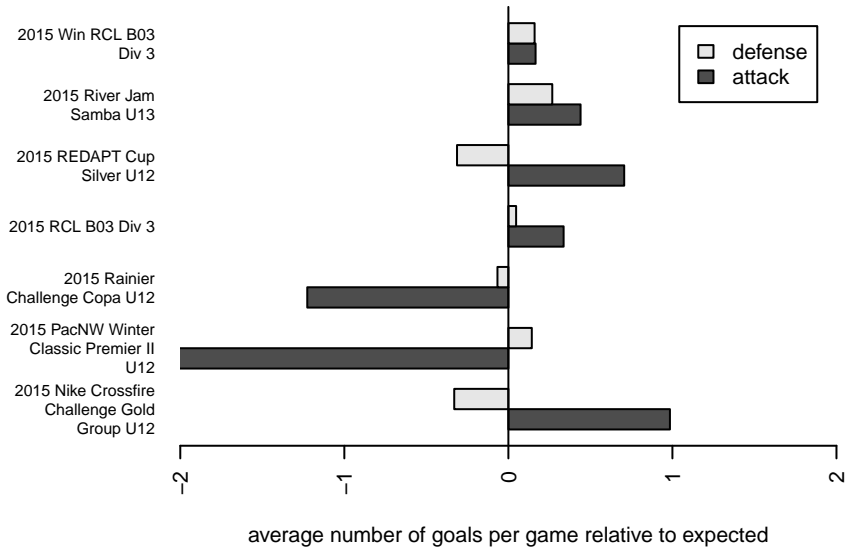

WPFC White B03

Washington Premier FC
 Tacoma, WA
 B03 total strength=700
 attack=0.94 defense=0.53
 fall league = RCL B03 Div 3
 spr league = Win RCL B03 Div 3

alt names used:
 WASHINGTON PREMIER FC WPFC B03 WHI
 WPFC B03 White
 WASHINGTON PREMIER FC WPFC B 03 WH
 WPFC B03 White (B)
 Washington Premier FC B03 White
 WPFC B03 White (B)

Venues played:
 2015 Rainier Challenge Copa U12
 2015 Nike Crossfire Challenge Gold Group U12
 2015 River Jam Samba U13
 2015 REDAPT Cup Silver U12
 2015 RCL B03 Div 3
 2015 PacNW Winter Classic Premier II U12
 2015 Win RCL B03 Div 3

**attack and defense variance (black dot)
relative to other teams
and top 10 in region**

**attack and defense rating
relative to others at age
and all opponents in last 13 months**

Performance relative to 13 month average