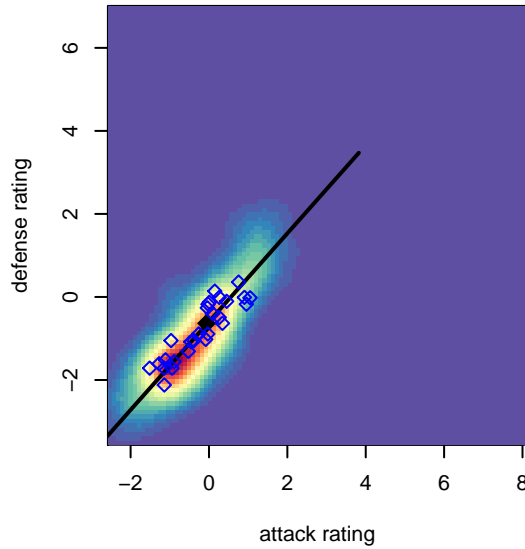

WPFC White B03

Washington Premier FC
 Tacoma, WA
 B03 total strength=700
 attack=0.94 defense=0.53
 fall league = RCL B03 Div 3
 spr league = Win RCL B03 Div 3

alt names used:
 WASHINGTON PREMIER FC WPFC B03 WHI
 WPFC B03 White
 WASHINGTON PREMIER FC WPFC B 03 WH
 WPFC B03 White (B)
 Washington Premier FC B03 White
 WPFC B03 White (B)

**attack and defense variance (black dot)
relative to other teams
and top 10 in region**

**attack and defense rating
relative to others at age
and all opponents in last 13 months**

Performance relative to 13 month average